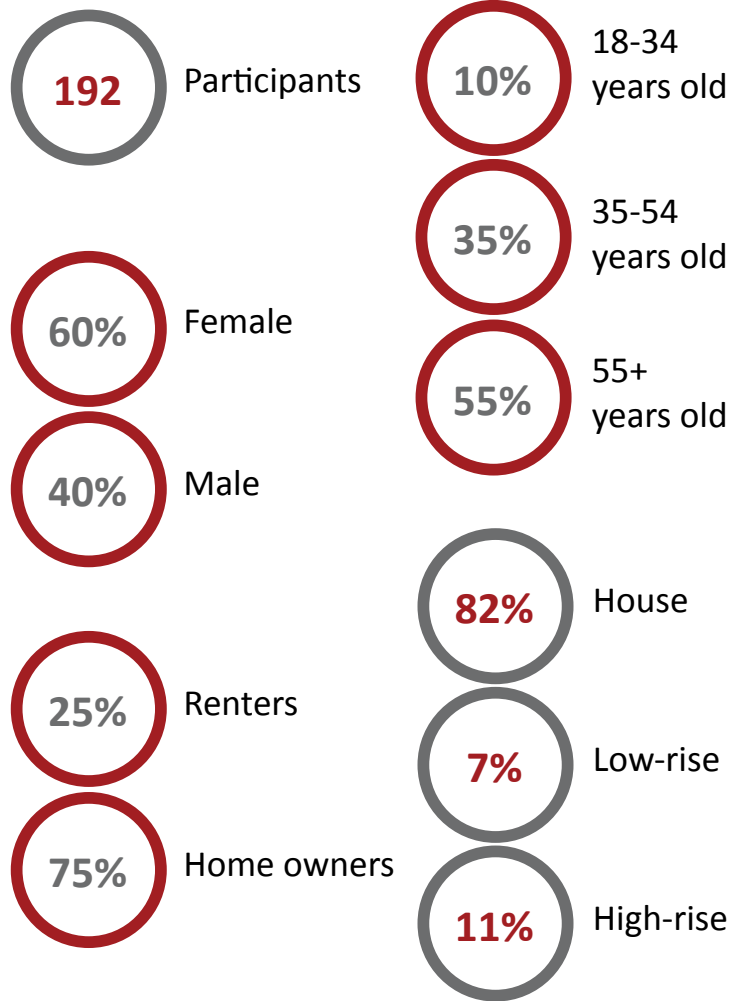

Who we talked to in Rolston:

KEEP IN TOUCH!

905-525-9140 ext. 23375

Email: hnstudy@mcmaster.ca
Online: crunch.mcmaster.ca

Follow us: @crunch_research